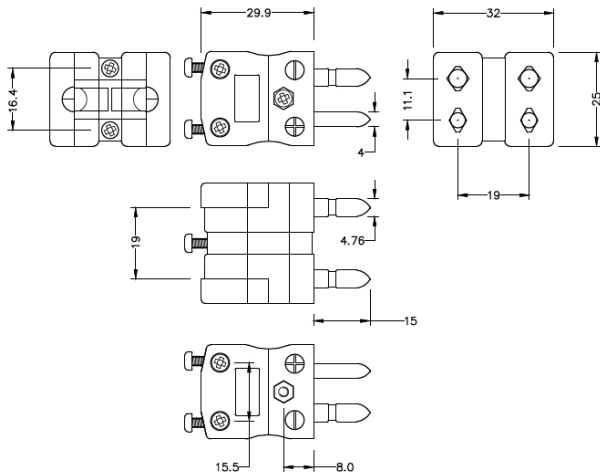

Standard Thermoelement Duplex Thermoelement Stecker JS-R/S-MD Typ R/S JIS

Standard Duplex in-line Plug
(dimensions in mm)

Labfacility are the UK's leading manufacturer of Temperature Sensors, Thermocouple Connectors and associated Temperature Instrumentation and stockings of Thermocouple Cables. The Company has been trading since 1971 and is ISO9001 accredited.

Standard Thermoelement Duplex Thermoelement Stecker JS-R/S-MD Typ R/S JIS

Robuste glasgefüllte Polyester-Körper. Stecker mit massiven Thermoelementstiften. Kontakte werden polarisiert, um eine falsche Verbindung zu verhindern

Spezifikationen**Specifications**

Product Code	XE-9326-001
General Description	Rugged glass filled polyester bodies, suitable for industrial applications.
Thermocouple Type	R/S JIS
Connector Type	Duplex Plug
Connector Size	Standard
Colour	Black
Dimensions	See Schematic Drawing (Product Literature Tab)
Max. Temperature	220°C
Pins	Solid Round Pins
+Positive Contact	Copper
-Negative Contact	Copper Alloy
Standards Met	BS EN 50212:1997. RoHS