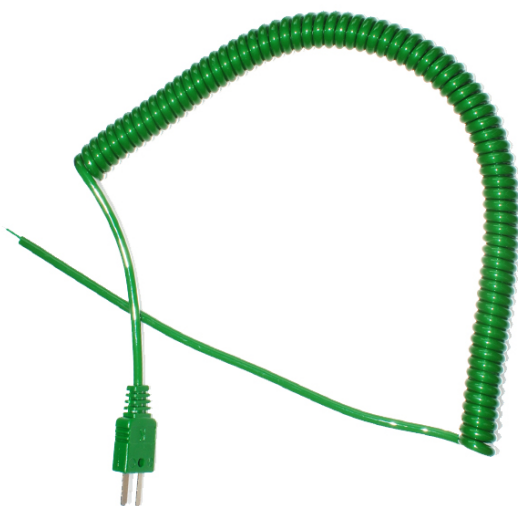

Typ K Einziehbares curly Thermoelement Lead (IEC)

XE-7030-001
TYPE-K (IEC)

XE-7030-001
TYPE-K (IEC)

XE-7030-001
TYPE-K (IEC)

Labfacility are the UK's leading manufacturer of Temperature Sensors, Thermocouple Connectors and associated Temperature Instrumentation and stockings of Thermocouple Cables. The Company has been trading since 1971 and is ISO9001 accredited.

Verfügbar in Typ K

Farbe kodiert nach IEC

2 Meter lang bei vollständiger Verlängerung

Beendet mit einem eingebauten Miniaturstecker

Polyurethan außen

Specifications

| | |
|--------------------------|---|
| Product Code | XE-7030-001 |
| Cable Length | 2M fully extended |
| Cable Type | Polyurethane outer |
| Connector Type | Thermocouple Plug |
| Connector Size | Miniature |
| Colour | Green |
| Standards Met | Colour code (cores & jacket) to IEC-584-3 |
| Thermocouple Type | K |
| Termination Type | Miniature Thermocouple Plug |